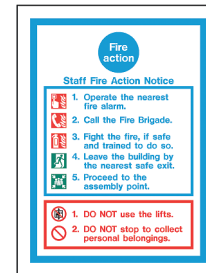

### Fire Action Notices

W5414D (200 x 150mm)

W5425D (200 x 150mm)

W5478D (200 x 150mm)

W5479D (200 x 150mm)

W5487N (50 x 150mm)

W4850N (50 x 150mm)