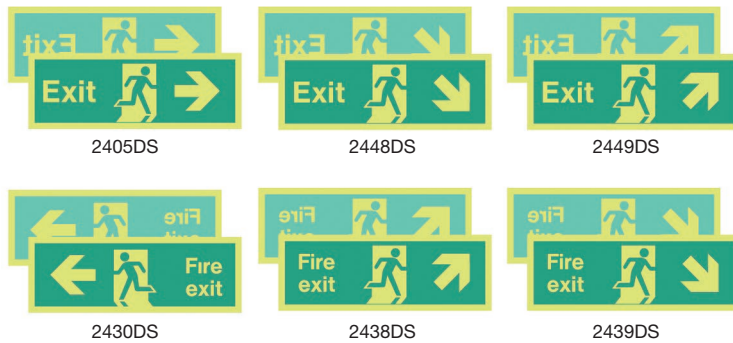

ESCAPE ROUTE SIGNS

Photoluminescent Signs

Double Sided Escape Route Signs

Add this letter to sign code to specify size when ordering	T	K	J
Sign			
Viewing distance	17m	22m	30m
Examples of use	Small offices, small shops and factories	Large offices, large factories, warehouses and shopping centres	Large warehouses, distribution centres and exhibition halls
Size	(120 x 340mm)	(150 x 400mm)	(200 x 450mm)

Hanging Kit

Product Code: **ZHOOKS/CLIPS**

This hanging kit consists of two spring double hook fixings, for flat or suspended ceilings.

The spring double hooks enable you to 'stretch' the escape route sign to a viewing height that can be easily seen by occupants travelling within the means of escape route

The signs shown on this page are available in photoluminescent rigid PVC (R) and photoluminescent self-adhesive vinyl (V)