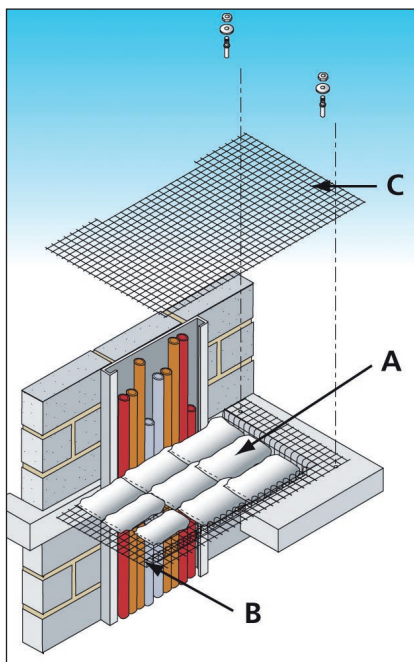

FIREWISE INTUMESCENT PILLOWS

4 hours' fire integrity and 2 hours' insulation rating

Firewise Intumescent Pillows

Firewise Intumescent Pillows friction fitted between services and firewall

Firewise Intumescent Pillows forming cavity barrier underneath raised access floor

INTRODUCTION

Firewise Intumescent Pillows will provide up to 4 hours' fire protection to metal services and cables passing through compartment floors and walls.

- Simple to install
- Easy to remove and reinstate whilst changing services
- Maintenance free
- Dry System

DESCRIPTION

Firewise Intumescent Pillows are simply packed tightly in between penetrating services and the wall. In a floor, pillows are additionally supported by means of a mesh support system. (See diagram)

Under fire conditions, Firewise Intumescent Pillows expand to form an effective seal around service penetrations.

Firewise Intumescent Pillows are suitable for use with:

- Metal pipework
- Cable trays
- Electrical trunking (inside and outside)