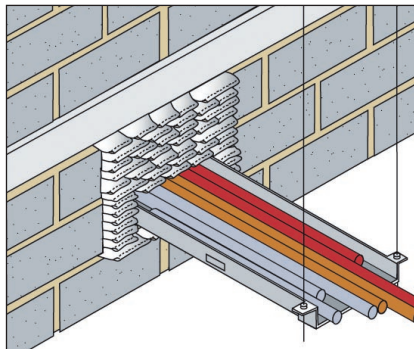

FIREWISE INTUMESCENT PILLOWS

4 hours' fire integrity and 2 hours' insulation rating

Firewise Intumescent Pillows

Firewise Intumescent Pillows friction fitted between services and firewall

Firewise Intumescent Pillows forming cavity barrier underneath raised access floor

INTRODUCTION

Firewise Intumescent Pillows will provide up to 4 hours' fire protection to metal services and cables passing through compartment floors and walls.

- Simple to install
- Easy to remove and reinstate whilst changing services
- Maintenance free
- Dry System

DESCRIPTION

Firewise Intumescent Pillows are simply packed tightly in between penetrating services and the wall. In a floor, pillows are additionally supported by means of a mesh support system. (See diagram)

Under fire conditions, Firewise Intumescent Pillows expand to form an effective seal around service penetrations.

Firewise Intumescent Pillows are suitable for use with:

- Metal pipework
- Cable trays
- Electrical trunking (inside and outside)