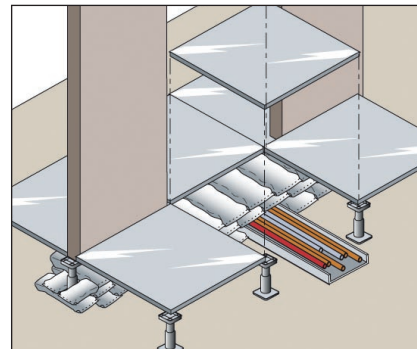

FIREWISE INTUMESCENT PILLOWS

4 hours' fire integrity and 2 hours' insulation rating

Firewise Intumescent Pillows

Firewise Intumescent Pillows friction fitted between services and firewall

Firewise Intumescent Pillows forming cavity barrier underneath raised access floor

INTRODUCTION

Firewise Intumescent Pillows will provide up to 4 hours' fire protection to metal services and cables passing through compartment floors and walls.

- Simple to install
- Easy to remove and reinstate whilst changing services
- Maintenance free
- Dry System

DESCRIPTION

Firewise Intumescent Pillows are simply packed tightly in between penetrating services and the wall. In a floor, pillows are additionally supported by means of a mesh support system. (See diagram)

Under fire conditions, Firewise Intumescent Pillows expand to form an effective seal around service penetrations.

Firewise Intumescent Pillows are suitable for use with:

- Metal pipework
- Cable trays
- Electrical trunking (inside and outside)