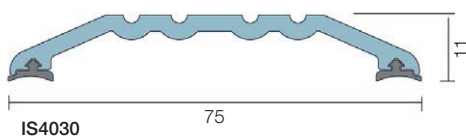

IS8005 si

IS8010 si

IS8080

IS8100 si

IS8070S

IS8091 si

### THRESHOLD PLATES

The range includes a wide choice of threshold plates and ramps, for use with virtually all known door types. Many are also available in a unique non-slip safety finish.

IS4030

IS4130