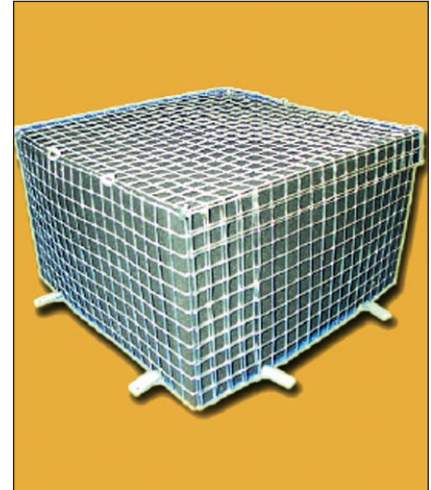

Acoustic Downlighter Covers

ACOUSTIC DOWNLIGHTER COVERS

Acoustic downlighter covers and cages

DESCRIPTION

Sound absorption and fire protection of downlighters can now be achieved with the Acoustic Downlighter Cover and Fire Cage range. After a long period of research and testing, the problem of protection and overheating has been solved.

The new covers allow light fittings to operate without overheating, whilst maintaining the fire rating integrity of the ceiling to which they are fitted, thus enabling 30 minutes or 60 minutes of fire rating to be maintained.

USE

Acoustic Downlighter Covers can be used in areas that require good absorption of airborne and impact sound, such as businesses and shops below residential apartments and between floors of residential apartments. Acoustic covers have been fully tested at The Building Test Centre. Reports are available on request.