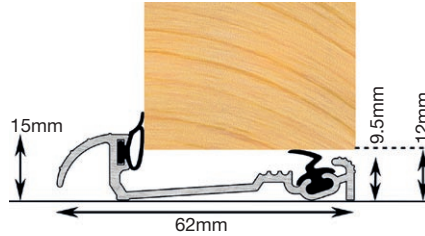

## Macclex 15/2 ( Ref:1.01.317.)

For inward opening doors

- Under door clearance 12mm
- Suitable for moderate exposure
- Ideal for double doors
- Accepts MWK striker block for flush bolts in double doors

Available In: Gold, Mill  
In Sizes: 914mm to 4590mm

Available In: Black, Bronze, Gold, Mill  
In Sizes: 933mm to 4590mm