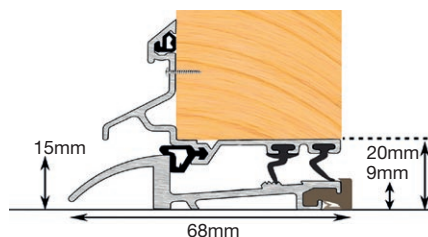

Available In: Gold, Mill  
In Sizes: 914mm to 4590mm

Available In: Black, Bronze, Gold, Mill  
In Sizes: 933mm to 4590mm

## Mobility Weatherbar Kit 20 ( Ref:1.01.280.)

For inward opening doors

- Under door clearance 20mm
- Ideal for very exposed locations
- The deflector section is supplied with our weather deflecting end caps - no sharp corners or raw edges
- Triple seal for extra protection
- No seals underfoot to be damaged by foot traffic
- Rear thermal barrier prevents condensation

Available In: Black, Bronze, Gold, SAA  
In Sizes: 914mm to 4590mm

Other Exitex seals available on request.