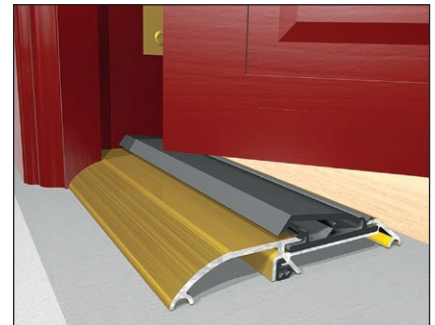

Threshex Sill (Ref:1.01.450.)

For inward or outward opening doors

- Suitable for moderate exposure
- Under door clearance 14-17mm
- The seal can be reversed to enable this product to be used with outward opening doors

Available In: Black, Bronze, Gold, Mill
In Sizes: 933mm to 4590mm

Mobility Weatherbar Kit 20 (Ref:1.01.280.)

For inward opening doors

- Under door clearance 20mm
- Ideal for very exposed locations
- The deflector section is supplied with our weather deflecting end caps - no sharp corners or raw edges
- Triple seal for extra protection
- No seals underfoot to be damaged by foot traffic
- Rear thermal barrier prevents condensation

Available In: Black, Bronze, Gold, SAA
In Sizes: 914mm to 4590mm