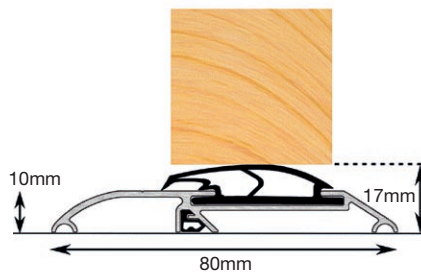

## Macclex 15/56 ( Ref:1.01.314.)

For inward opening doors

- Under door clearance 12mm
- Suitable for moderate exposure
- Ideal for double doors
- Accepts MWK striker block for flush bolts in double doors
- Designed for 56mm thick doors

Available In: Gold, Mill  
In Sizes: 914mm to 4590mm

## Threshex Sill ( Ref:1.01.450.)

For inward or outward opening doors

- Suitable for moderate exposure
- Under door clearance 14-17mm
- The seal can be reversed to enable this product to be used with outward opening doors

Available In: Black, Bronze, Gold, Mill  
In Sizes: 933mm to 4590mm