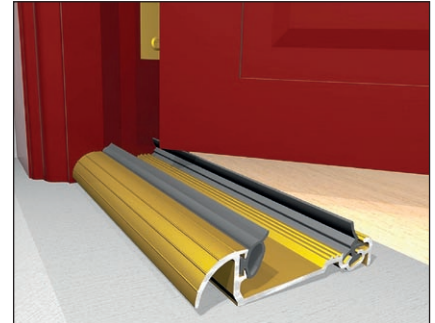

## Macclex 15/2 ( Ref:1.01.317.)

For inward opening doors

- Under door clearance 12mm
- Suitable for moderate exposure
- Ideal for double doors
- Accepts MWK striker block for flush bolts in double doors

Available In: Gold, Mill  
In Sizes: 914mm to 4590mm

## Macclex 15/56 ( Ref:1.01.314.)

For inward opening doors

- Under door clearance 12mm
- Suitable for moderate exposure
- Ideal for double doors
- Accepts MWK striker block for flush bolts in double doors
- Designed for 56mm thick doors

Available In: Black, Bronze, Gold, SAA  
In Sizes: 914mm to 4590mm

Other Exitex seals available on request.