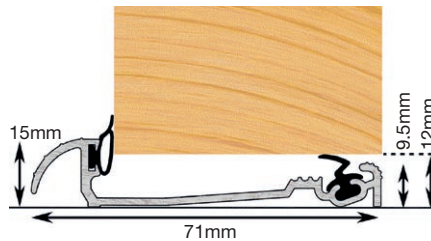

## Macclex 15/2 ( Ref:1.01.317.)

For inward opening doors

- Under door clearance 12mm
- Suitable for moderate exposure
- Ideal for double doors
- Accepts MWK striker block for flush bolts in double doors

Available In: Gold, Mill  
In Sizes: 914mm to 4590mm

## Macclex 15/56 ( Ref:1.01.314.)

For inward opening doors

- Under door clearance 12mm
- Suitable for moderate exposure
- Ideal for double doors
- Accepts MWK striker block for flush bolts in double doors
- Designed for 56mm thick doors