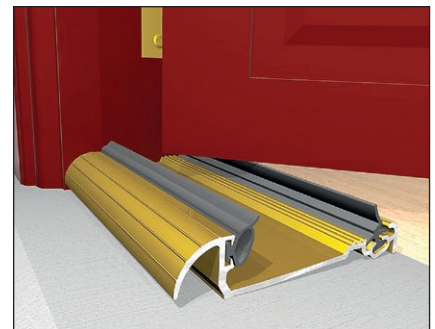

Macclex 15/56 (Ref:1.01.314.)

For inward opening doors

- Under door clearance 12mm
- Suitable for moderate exposure
- Ideal for double doors
- Accepts MWK striker block for flush bolts in double doors
- Designed for 56mm thick doors

Available In: Gold, Mill
In Sizes: 914mm to 4590mm